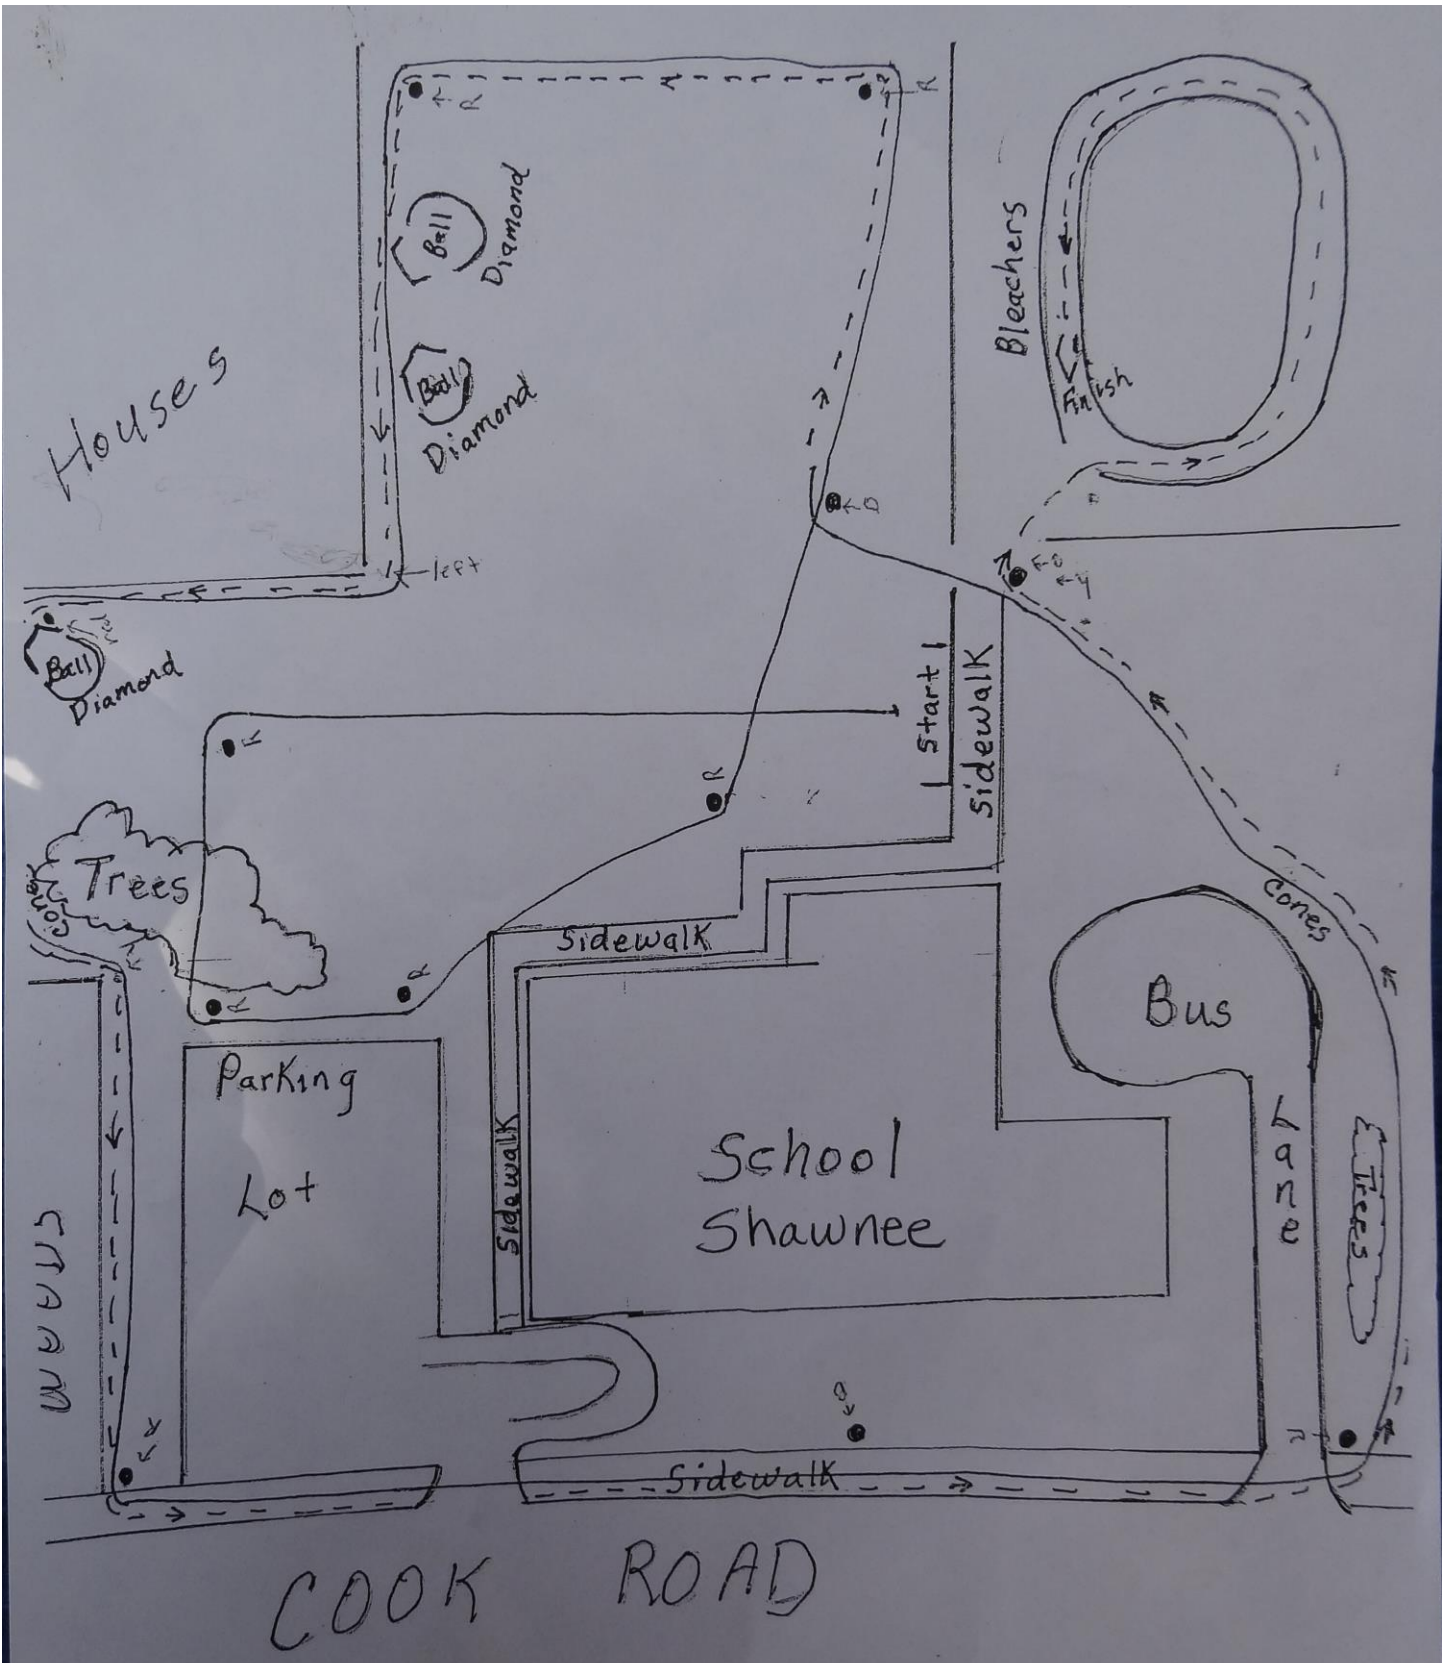

Boys X

Girls _____

Runner's Name		Time	School			Runner's Name		Time	School		
			Shawnee	Portage	St. Charles				Shawnee	Portage	St. Charles
1	Derrickson	11:06	X			36	Brine	15:30			X
2	Wiseman	:29		X		37	Donias	:44			X
3	Quintana	:36	X			38	Huhn	16:11			X
4	Cochanski	:36		X		39	Mysana	17:17	X		
5	Cabill	:45		X		40	AH-time	18:04		X	
6	Delanoy	:53		X		41	Flennery	:04	X		
7	Cochanski, J	12:08		X		42					
8	Pascun	:27	X			43					
9	Getu	:28		X		44					
10	Recard	:45		X		45					
11	Trujillo	:55	X			46					
12	Myers	:57		X		47					
13	Stephen	13:07	X			48					
14	Wiseman, A	:10		X		49					
15	Babileur	:12	X			50					
16	Ehle	:17	X			51					
17	Albatri	:18	X			52					
18	Jauch	:19		X		53					
19	Schipper	:23		X		54					
20	Kralil	:41	X			55					
21	nmo	:43		X		56					
22	Pocock	:44		X		57					
23	Reiling	:45		X		58					
24	Schall	:59		X		59					
25	Pomaz	14:07	X			60					
26	Cava	:10		X		61					
27	Cornelio	:16		X		62					
28	Getu, H	:19		X		63					
29	Maske	:19		X		64					
30	Elsasser	:23		X		65					
31	McMasters	:38		X		66					
32	Fishburn	:48		X		67					
33	Blackwell	:54		X		68					
34	Edmiston	15:08		X		69					
35	Maske, L	:19		X		70					

Shawnee vs. Portage

1
2
3
4
5
47

2
9
10
11
12

5 - 50

Shawnee vs. St. Charles

1
3
8
11
12

2
4
5
6
7
9/10

35 - 24

Portage vs. St. Charles

1
2
3
4
5
12

1
2
3
4
5
7

50 - 15

Solid line - 1st Lap
 Broken line - 2nd Lap

one small loop
 two big loops
 track